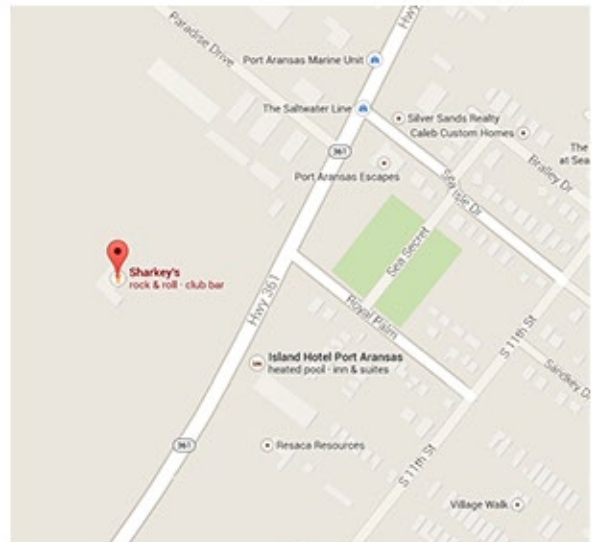

Texas Gulf Region Cooperative Weed Mangement Area Member Workday

Dress for the weather and hard work. Please wear long pants, long sleeves, sturdy boots, eye-protection, a sun hat and gloves. You may consider snake leggings or boots.

Location and Time

Join the CWMA on Wednesday, July 16 from 9:00 am to 12:00 pm as we control Brazilian peppertree near highway 361. Please park at Sharkey's, 2600 Hwy 361.

Your hard work will be rewarded with snacks, cold drinks and lunch, provided by the City of Port Aransas.